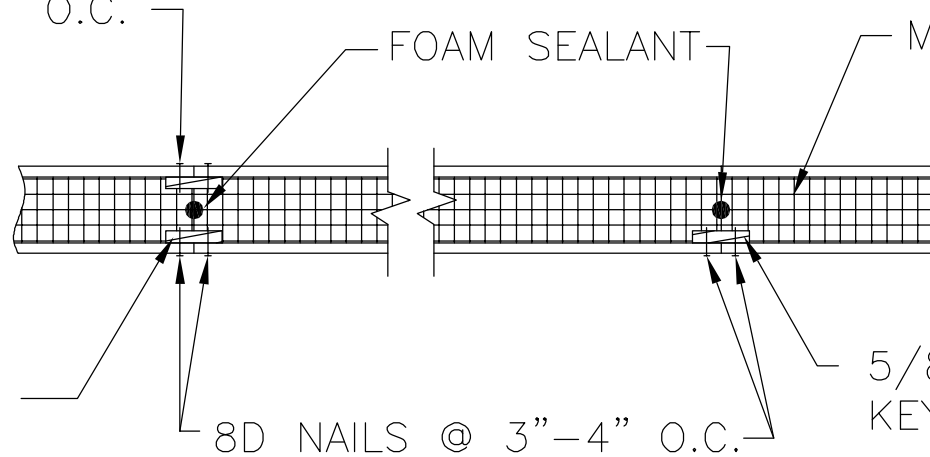

8D NAILS @ 3"-4" O.C.

FOAM SEALANT

MURUS SIP

5/8"X3" PLYWOOD
KEYSPLINES (BOTH
SIDES)

8D NAILS @ 3"-4" O.C.

5/8"X3" PLYWOOD
KEYSPLINE

25 SINGLE & DOUBLE
KEYSPLINE
THE MURUS COMPANY